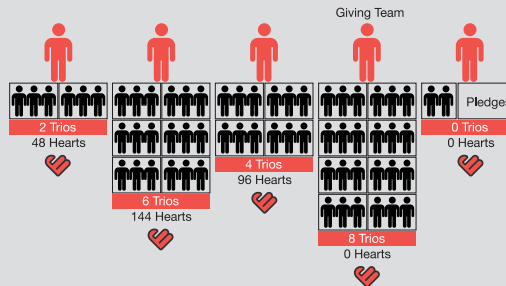

For every 3 personally connected Supporters or Ambassadors who make a monthly pledge for at least one box of Hope Bars, you earn a reward of 50 Hearts (75 if a Hero). There are no limits on the number of people you can personally connect to the EM2D project.

Example:

3 connected = \$75*
 6 connected = \$150*
 9 connected = \$225*
 12 connected = \$300*

*Per month income based on Hero status

Ambassador Rewards - Impact Rewards (Weekly Pay Out)

Each Ambassador who you personally connect to the EM2D Project becomes a Team Captain. Because everyone participating in the EM2D project is required to give in order to receive, the Team Captain in your community whose own community helps nourish the largest number of children through our world-wide *Buy a Box and Nourish a Child* program, is designated as your "Giving Team." All of your remaining teams are designated as "Reward Teams." (Your Giving Team is designated each week by looking back over the last 30 days, so it could change from time to time).

Every 3 boxes of Hope Bars purchased in each of your Reward Teams is called a trio and you are awarded 16 Hearts (24 if a Hero) for each trio.

Now, let's go impact the world!

Hero Rewards (Weekly Pay Out)